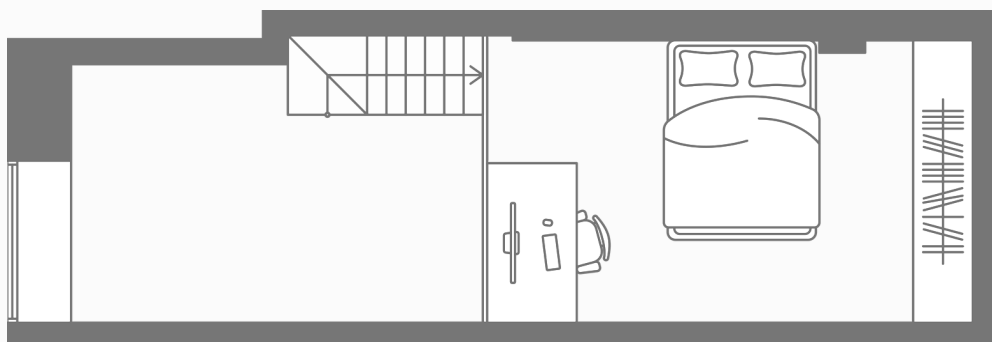

Apartment N°10

Floor 1

Area, m² 38.4

Rooms 1

View River and street

Apartment N°10

Floor	1
Area, m ²	38.4
Rooms	1
View	River and street