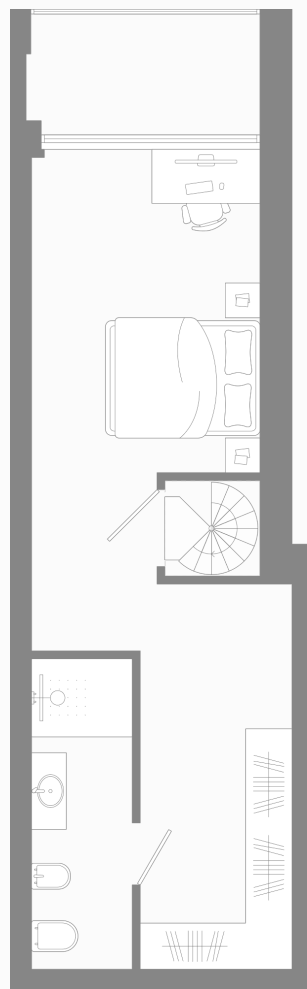

## Apartment N°110

Floor 2

---

Area, m<sup>2</sup> 66.2

---

Rooms 2

---

View River

## Apartment N°110

Floor	2
Area, m <sup>2</sup>	66.2
Rooms	2
View	River
Price	€172 120