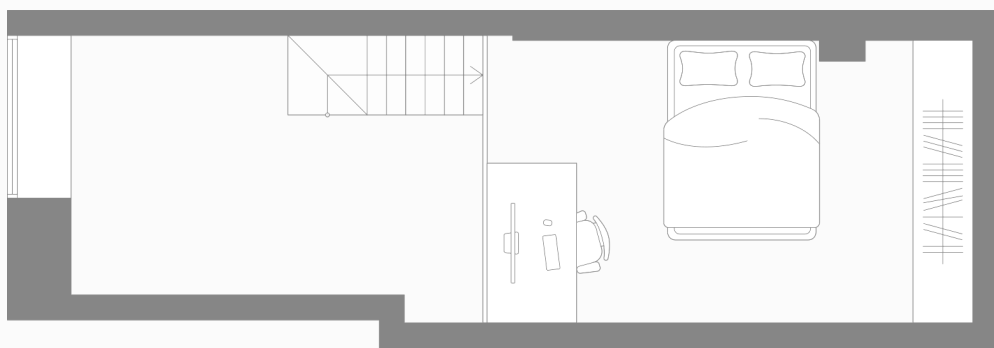

Apartment N°12

Floor	1
Area, m ²	37.9
Rooms	1
View	River and street

Apartment N°12

Floor	1
Area, m ²	37.9
Rooms	1
View	River and street