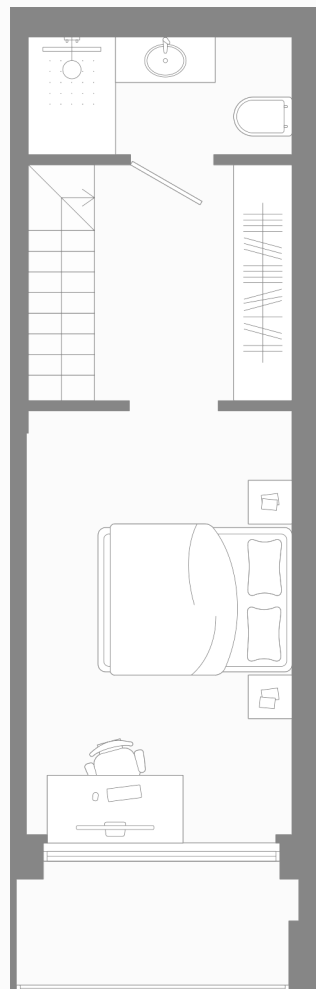

## Apartment N°130

Floor	2
Area, m <sup>2</sup>	44.6
Rooms	2
View	Courtyard
Price	€98 120