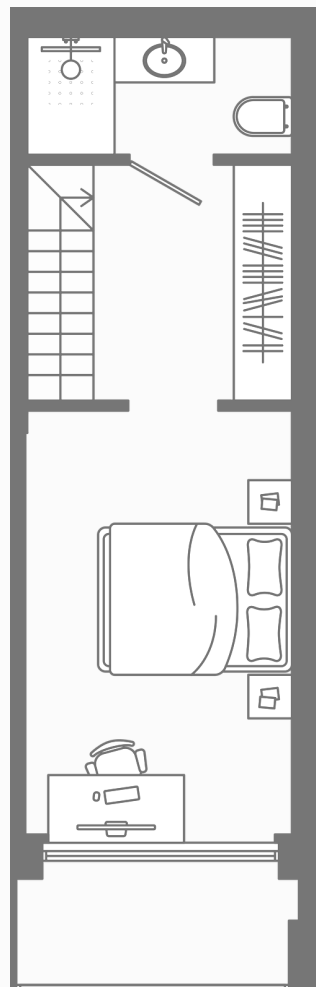

Apartment N°134

Floor	2
Area, m ²	44.1
Rooms	2
View	Courtyard
Price	€97 020

Apartment N°134

Floor	2
Area, m ²	44.1
Rooms	2
View	Courtyard
Price	€97 020