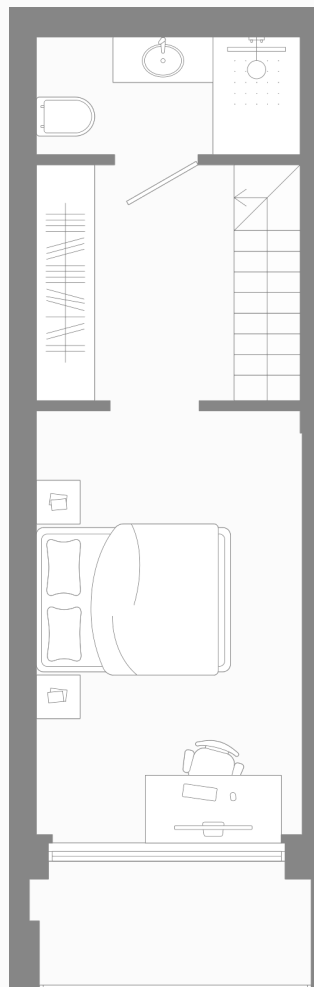

Apartment N°135

Floor	2
Area, m ²	44.1
Rooms	2
View	Courtyard
Price	€97 020

Apartment N°135

Floor 2

Area, m² 44.1

Rooms 2

View Courtyard

Price €97 020
