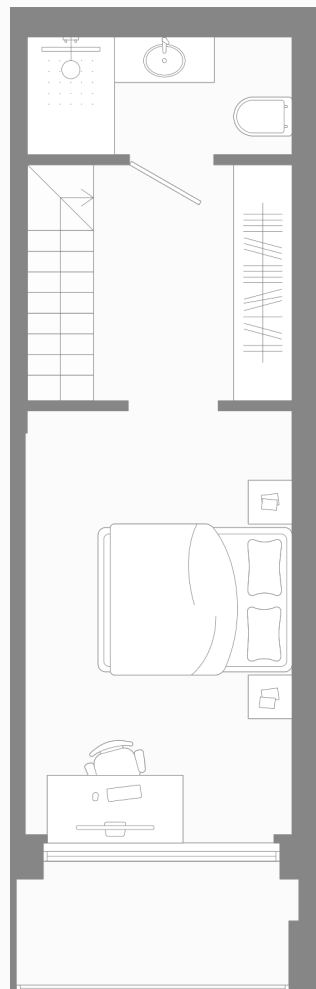

Apartment N°136

Floor	2
Area, m ²	44.1
Rooms	2
View	Courtyard
Price	€97 020

Apartment N°136

Floor	2
Area, m ²	44.1
Rooms	2
View	Courtyard
Price	€97 020