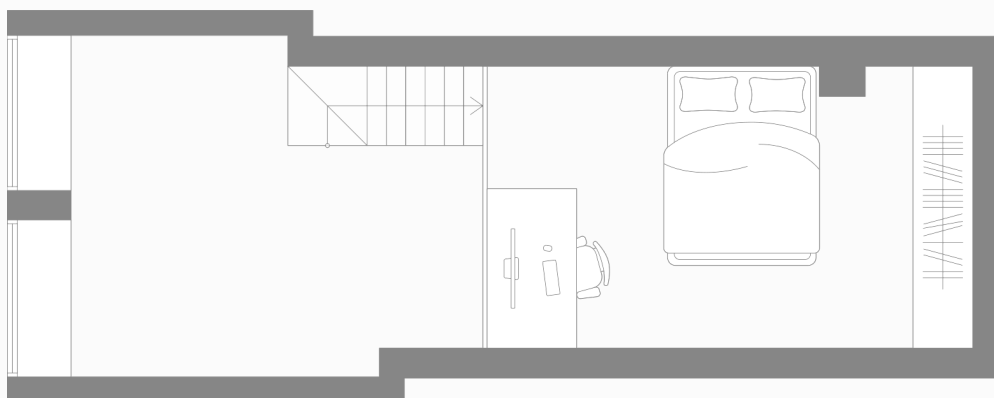

Apartment N°14

| | |
|----------------------|------------------|
| Floor | 1 |
| Area, m ² | 39.5 |
| Rooms | 1 |
| View | River and street |

Apartment N°14

Floor 1

Area, m² 39.5

Rooms 1

View River and street
