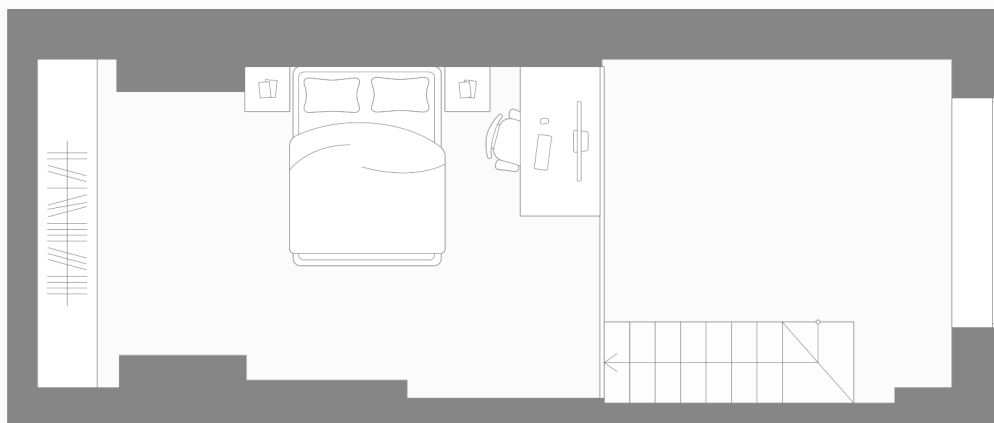

## Apartment N°148

Floor	3
Area, m <sup>2</sup>	48.6
Rooms	1
View	Courtyard