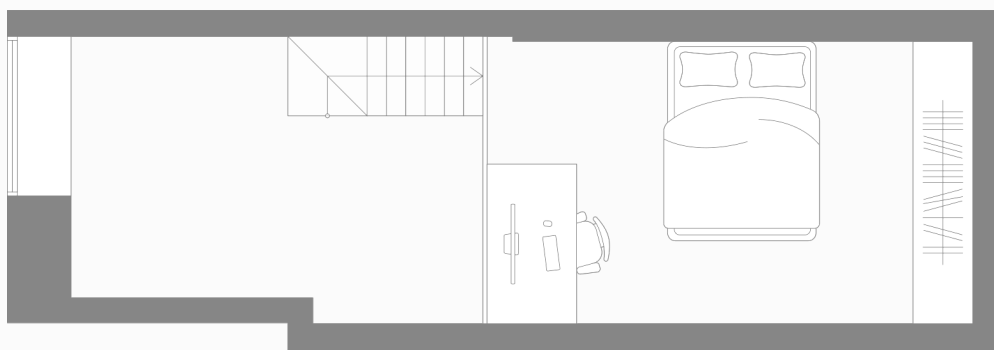

Apartment N°15

Floor	1
Area, m ²	38.7
Rooms	1
View	River and street

Apartment N°15

Floor	1
Area, m ²	38.7
Rooms	1
View	River and street