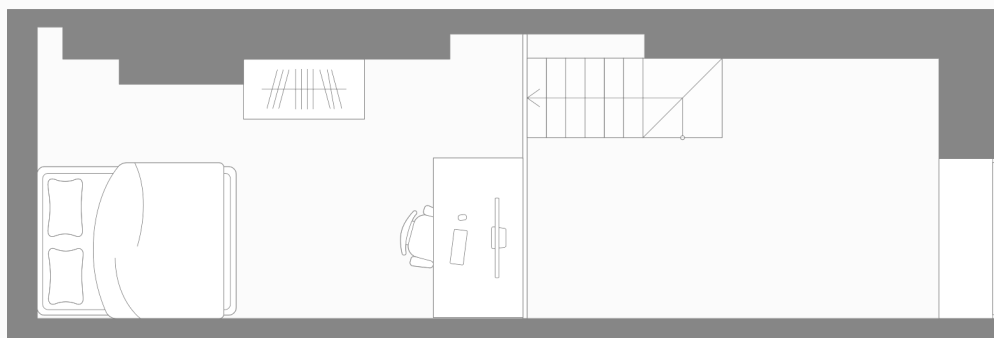

Apartment N°16

Floor	1
Area, m ²	35.4
Rooms	1
View	River and street

Apartment N°16

Floor 1

Area, m² 35.4

Rooms 1

View River and street
