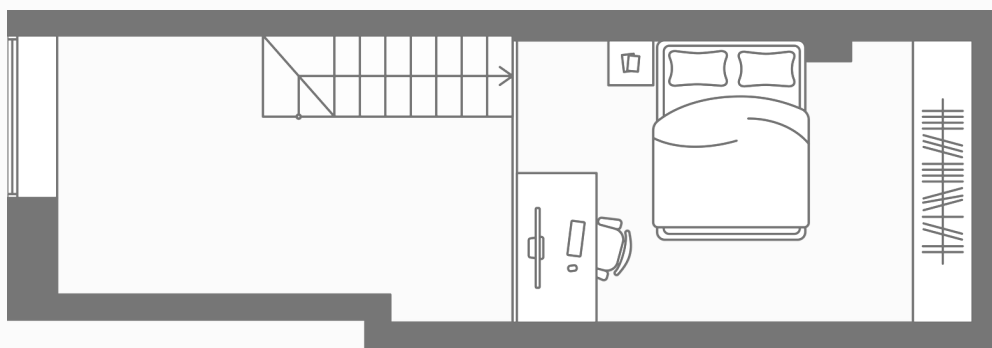

Apartment N°160

Floor	3
Area, m ²	37.9
Rooms	1
View	River and street

Apartment N°160

Floor	3
Area, m ²	37.9
Rooms	1
View	River and street