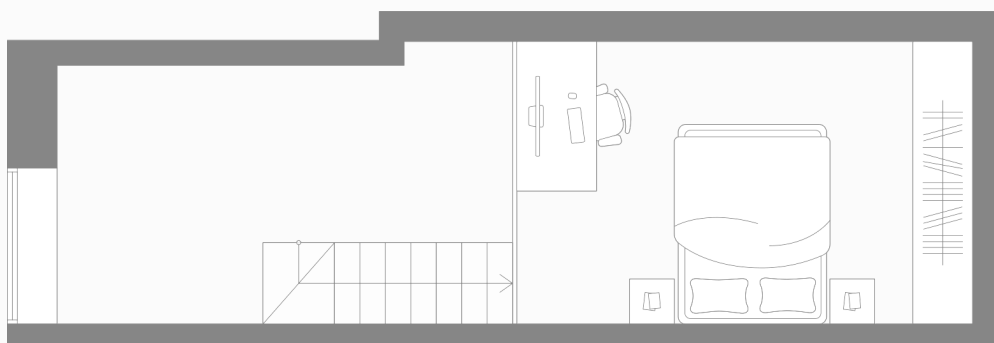

Apartment N°161

Floor 3

Area, m² 37.6

Rooms 1

View River and street

Apartment N°161

Floor 3

Area, m² 37.6

Rooms 1

View River and street