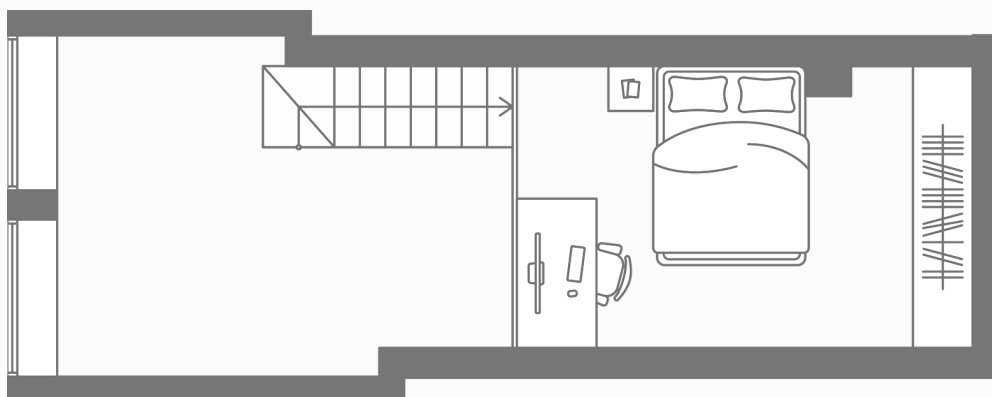

## Apartment N°162

Floor 3

Area, m<sup>2</sup> 39.6

Rooms 1

View River and street