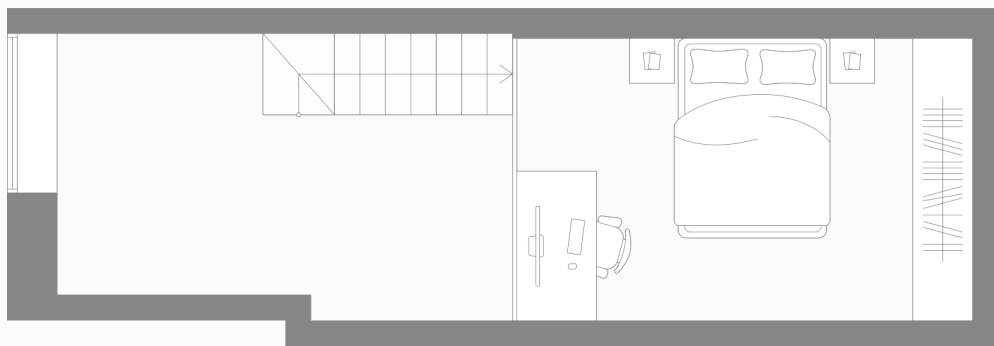

## Apartment N°163

Floor 3

Area, m<sup>2</sup> 38.2

Rooms 1

View River and street

## Apartment N°163

Floor	3
Area, m <sup>2</sup>	38.2
Rooms	1
View	River and street