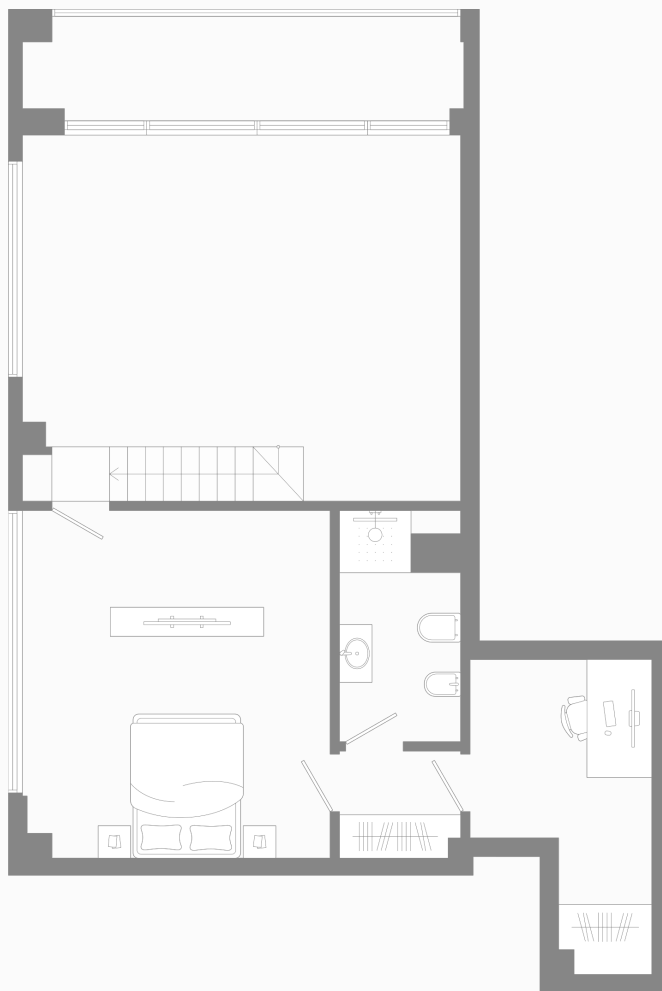

## Apartment N°22

|                      |          |
|----------------------|----------|
| Floor                | 1        |
| Area, m <sup>2</sup> | 116.8    |
| Rooms                | 3        |
| View                 | River    |
| Price                | €303 680 |