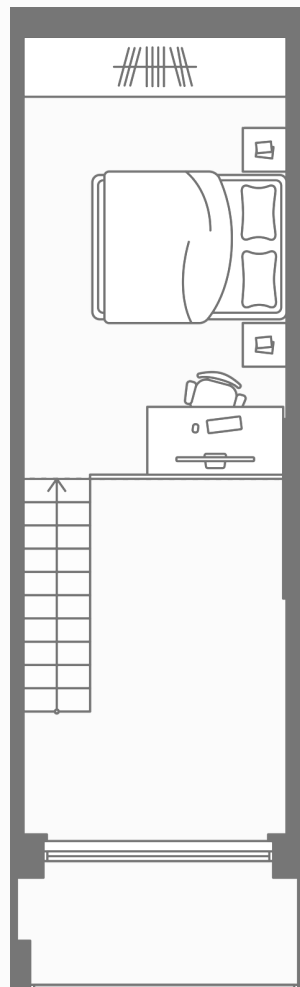

Apartment N°222

Floor	3
Area, m ²	38.3
Rooms	1
View	Courtyard
Price	€84 260

Apartment N°222

Floor	3
Area, m ²	38.3
Rooms	1
View	Courtyard
Price	€84 260