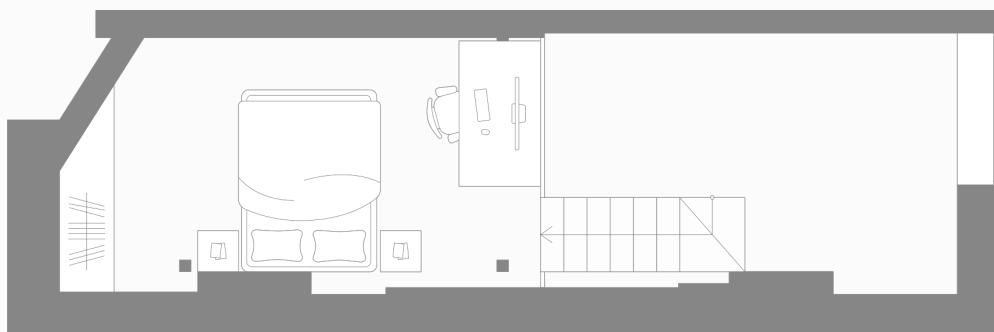

Apartment N°232

Floor 4

Area, m² 40.8

Rooms 1

View Courtyard

Price €89 760

Apartment N°232

Floor 4

Area, m² 40.8

Rooms 1

View Courtyard

Price €89 760
