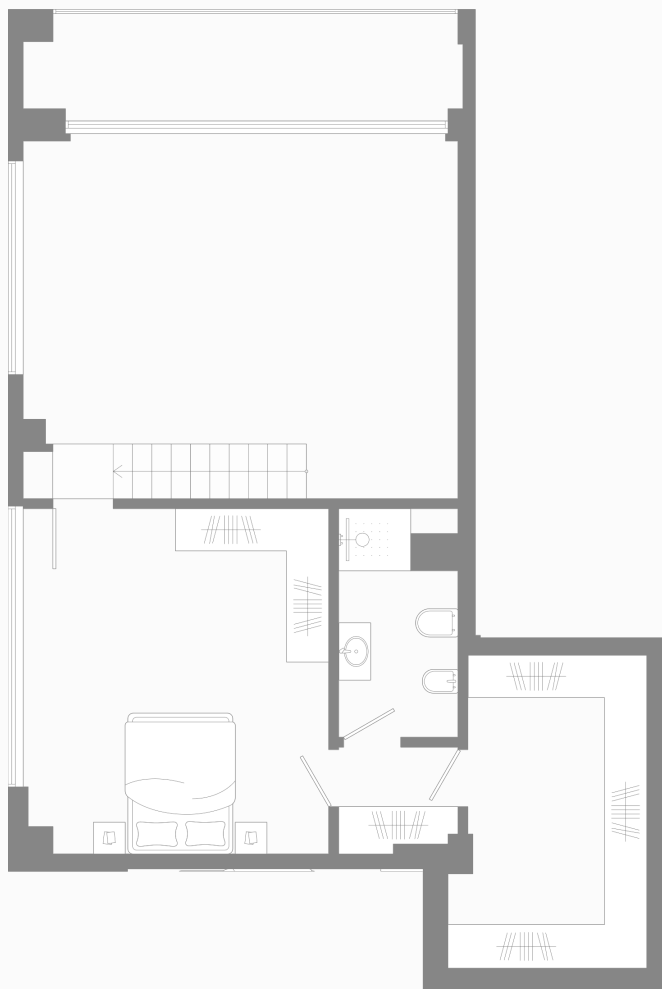

Apartment N°242

Floor	4
Area, m ²	116.4
Rooms	3
View	River
Price	€349 200

Apartment N°242

Floor	4
Area, m ²	116.4
Rooms	3
View	River
Price	€349 200