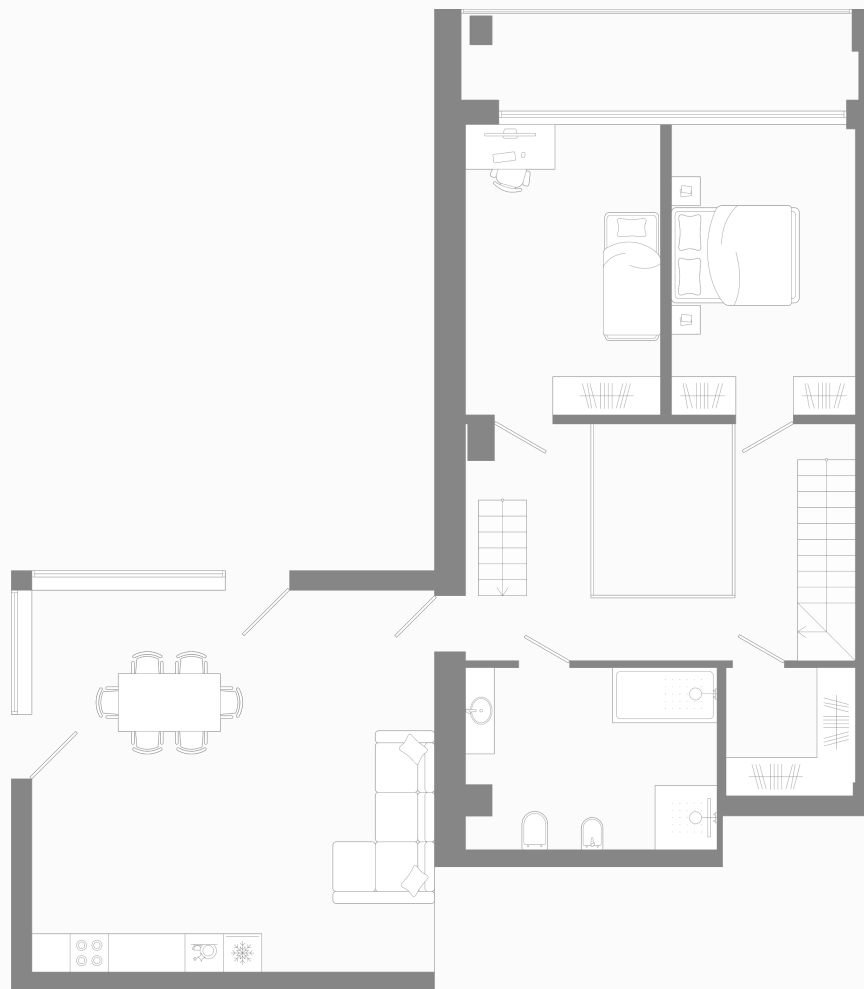

Apartment N°250

Floor	4
Area, m ²	161.6
Rooms	4
View	River
Price	€484 800

Apartment N°250

Floor 4

Area, m² 161.6

Rooms 4

View River

Price €484 800