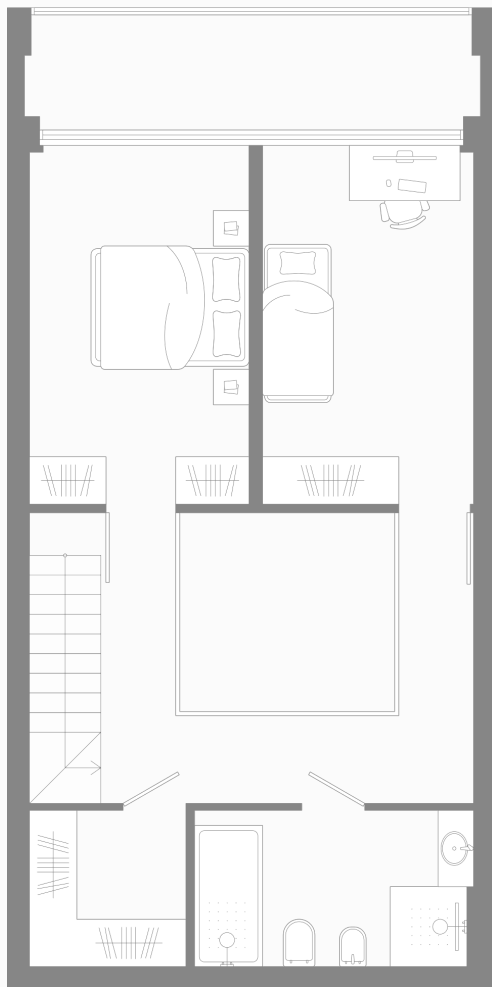

Apartment N°35

Floor	1
Area, m ²	112.2
Rooms	3
View	River
Price	€280 500

Apartment N°35

Floor	1
Area, m ²	112.2
Rooms	3
View	River
Price	€280 500