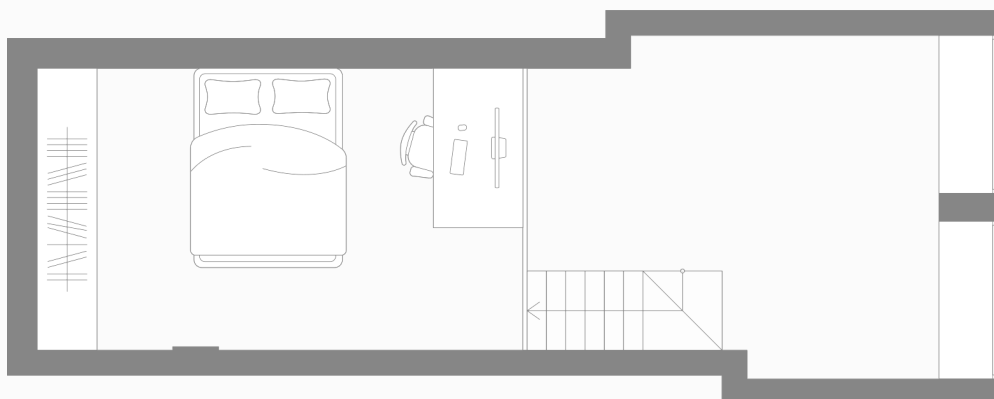

Apartment N°6

| | |
|----------------------|-----------|
| Floor | 1 |
| Area, m ² | 40.1 |
| Rooms | 1 |
| View | Courtyard |

Apartment N°6

| | |
|----------------------|-----------|
| Floor | 1 |
| Area, m ² | 40.1 |
| Rooms | 1 |
| View | Courtyard |