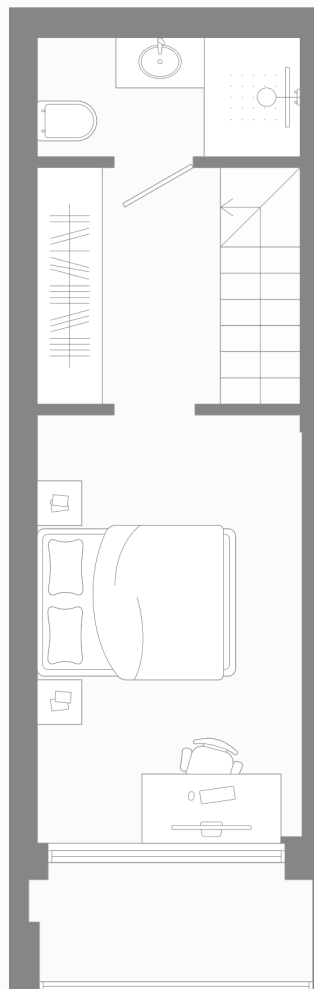

Apartment N°68

Floor	1
Area, m ²	44.1
Rooms	2
View	Courtyard
Price	€97 020

Apartment N°68

Floor	1
Area, m ²	44.1
Rooms	2
View	Courtyard
Price	€97 020